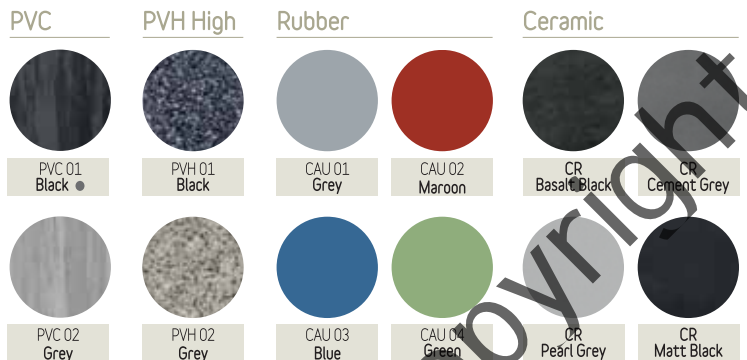

Orona

C2 | Orona 3G

ORONA Copyright

Features

Walls and Panels	Ceilings-Lighting	Control Panel	Handrails, Floors and Finishes
<ul style="list-style-type: none"> · Stratified panel (Melamine) ● · Mirrors: <ul style="list-style-type: none"> - Rear wall ● - Full-size mirror · Mirror finish: <ul style="list-style-type: none"> - Clear ● - Smoked · Trim: <ul style="list-style-type: none"> - Dark lacquered ● · Skirting: <ul style="list-style-type: none"> - Dark lacquered ● - Anodised stainless finish 	<ul style="list-style-type: none"> · Stainless steel ceiling ● · Lighting model: <ul style="list-style-type: none"> - Modular ● - Concave panel - Convex panel - Concave panel + spots* - Modular + spots* - Spots* - LED panel · Lighting material: <ul style="list-style-type: none"> - Polycarbonate ● - Solid polycarbonate - Glass 	<ul style="list-style-type: none"> · Stainless steel panel ● · With aluminium strips: <ul style="list-style-type: none"> - Dark lacquered ● - Anodised stainless finish · Orona 3G Pushbuttons: <ul style="list-style-type: none"> - Without Braille marks ● - With Braille marks - Key switch · Indicators: <ul style="list-style-type: none"> - LED 7-segment ● - LED dot-matrix - LCD dot-matrix - Graphic LCD 	<ul style="list-style-type: none"> · Handrails: <ul style="list-style-type: none"> - Lacquered aluminium ● - Curved steel - Stainless steel · Floor: <ul style="list-style-type: none"> - PVC ● - PVH High - Rubber - Ceramic - Prepared for Granite flooring - Prepared for PVC flooring · Finish of stainless steel frames, doors, ceilings and control panels: <ul style="list-style-type: none"> - St.St. Base ● - St.St. Plus - St.St. Elephant Skin - St.St. Shiny Linen

*LED optional

Standard ● Others Optional

Finishes

Walls

Melamine

Floors

Lighting model

** Compatible with all car dimensions. Others to be checked.