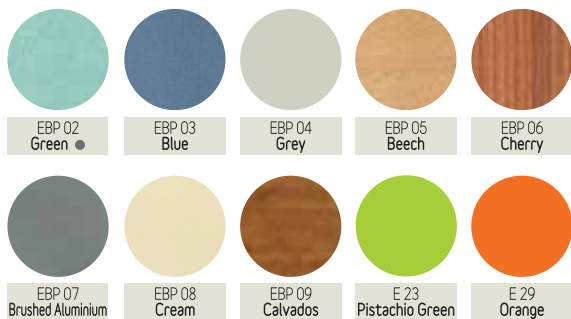

Orona

C2 | Orona 3G

ORONA Copyright

Features

Walls and Panels	Ceilings-Lighting	Control Panel	Handrails, Floors and Finishes
<ul style="list-style-type: none"> · Stratified panel (Melamine) ● · Mirrors: <ul style="list-style-type: none"> - Rear wall ● - Full-size mirror · Mirror finish: <ul style="list-style-type: none"> - Clear ● - Smoked · Trim: <ul style="list-style-type: none"> - Dark lacquered ● · Skirting: <ul style="list-style-type: none"> - Dark lacquered ● - Anodised stainless finish 	<ul style="list-style-type: none"> · Stainless steel ceiling ● · Lighting model: <ul style="list-style-type: none"> - Modular ● - Concave panel - Convex panel - Concave panel + spots* - Modular + spots* - Spots* - LED panel · Lighting material: <ul style="list-style-type: none"> - Polycarbonate ● - Solid polycarbonate - Glass 	<ul style="list-style-type: none"> · Stainless steel panel ● · With aluminium strips: <ul style="list-style-type: none"> - Dark lacquered ● - Anodised stainless finish · Orona 3G Pushbuttons: <ul style="list-style-type: none"> - Without Braille marks ● - With Braille marks - Key switch · Indicators: <ul style="list-style-type: none"> - LED 7-segment ● - LED dot-matrix - LCD dot-matrix - Graphic LCD 	<ul style="list-style-type: none"> · Handrails: <ul style="list-style-type: none"> - Lacquered aluminium ● - Curved steel - Stainless steel · Floor: <ul style="list-style-type: none"> - PVC ● - PVH High - Rubber - Ceramic - Prepared for Granite flooring - Prepared for PVC flooring · Finish of stainless steel frames, doors, ceilings and control panels: <ul style="list-style-type: none"> - St.St. Base ● - St.St. Plus - St.St. Elephant Skin - St.St. Shiny Linen

*LED optional

Standard ● Others Optional

Finishes

Walls

Melamine

Floors

Lighting model

** Compatible with all car dimensions. Others to be checked.